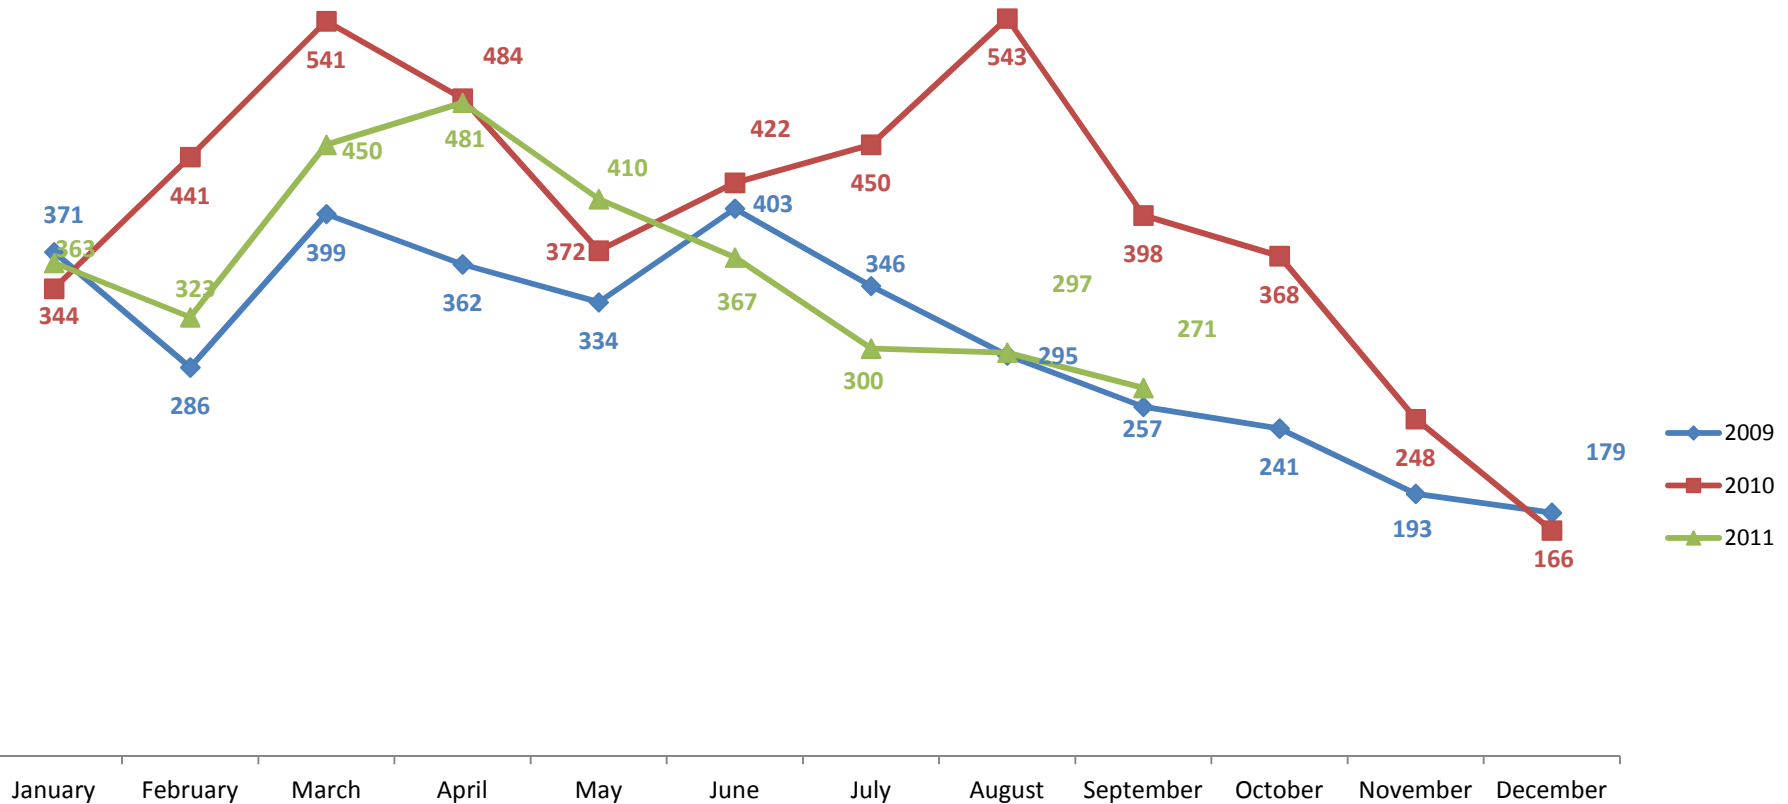

2009-2011 New Listings Taken

No warranty, representation or guarantee is made by the Bryan-College Station Regional Association of Realtors or the Bryan-College Station Regional Multiple Listing Service, or the members, participants, subscribers, officers, directors or employees of each of those organizations (the Entities), that the information used to create the graphs or charts above was accurate, complete or reliable. The graphs and charts are provided for the convenience and use of the public, but no reliance should be placed upon such information. The Entities disclaim and deny any liability for the use of such graphs, charts or information.