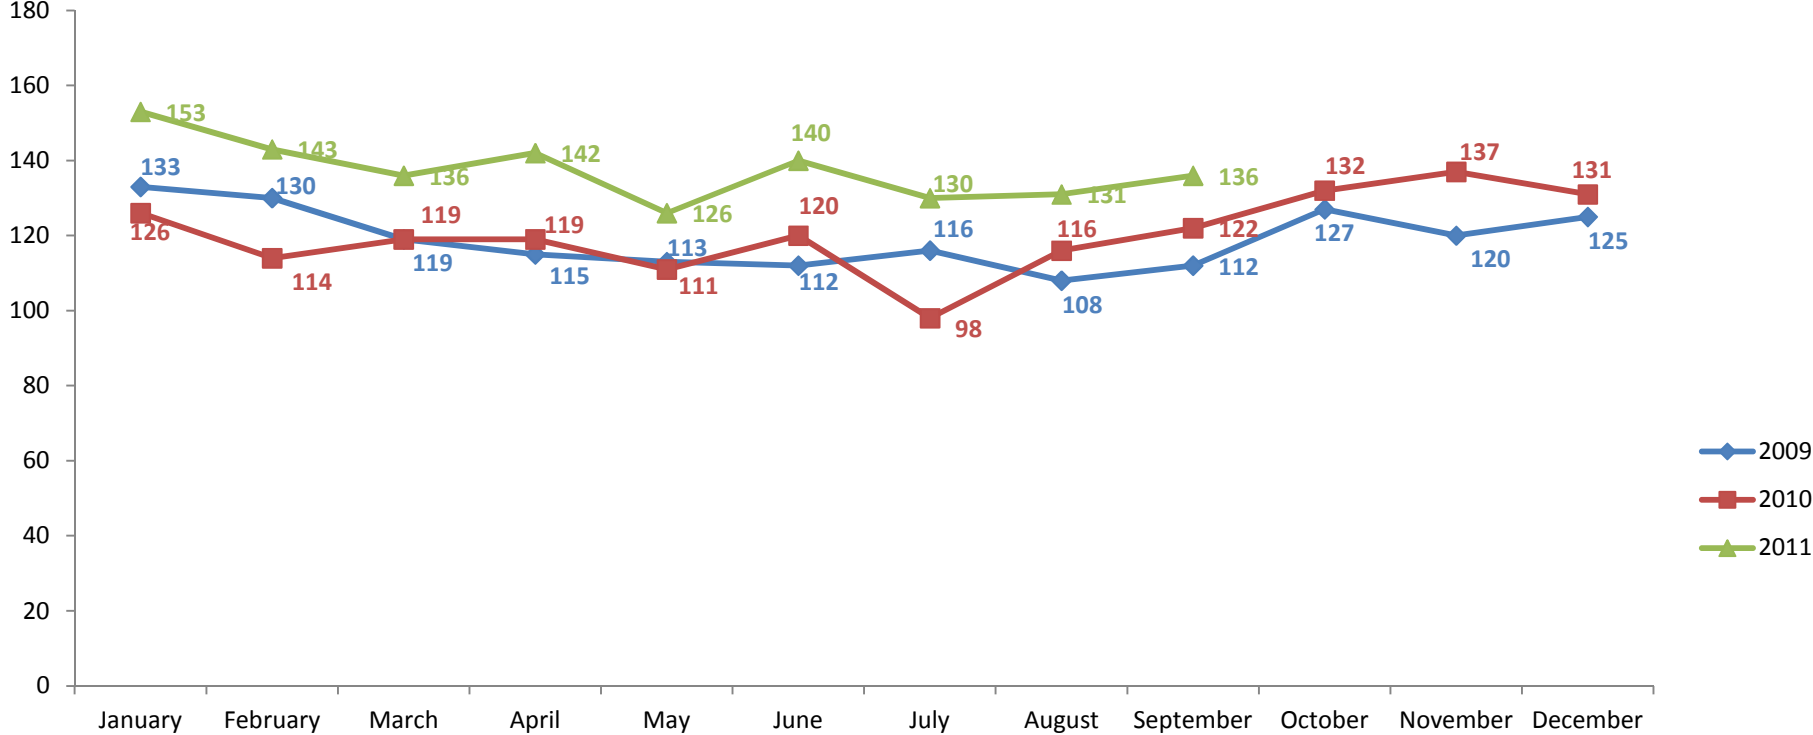

### 2009-20011 Average DOM

No warranty, representation or guarantee is made by the Bryan-College Station Regional Association of Realtors or the Bryan-College Station Regional Multiple Listing Service, or the members, participants, subscribers, officers, directors or employees of each of those organizations (the Entities), that the information used to create the graphs or charts above was accurate, complete or reliable. The graphs and charts are provided for the convenience and use of the public, but no reliance should be placed upon such information. The Entities disclaim and deny any liability for the use of such graphs, charts or information.